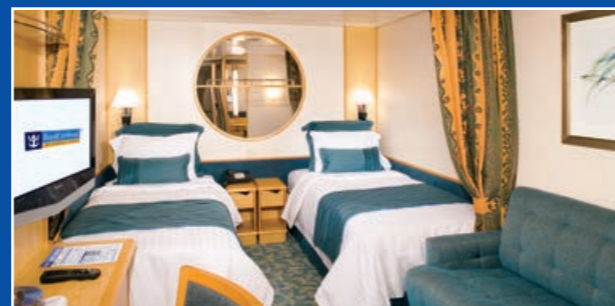

INTERIOR +

Deck Plans applicable for sailings May 2nd, 2021 - April 25th, 2022. Profile 2048.

Ship layout is a representation and subject to change without notice. For latest information please contact us or your Travel Advisor.