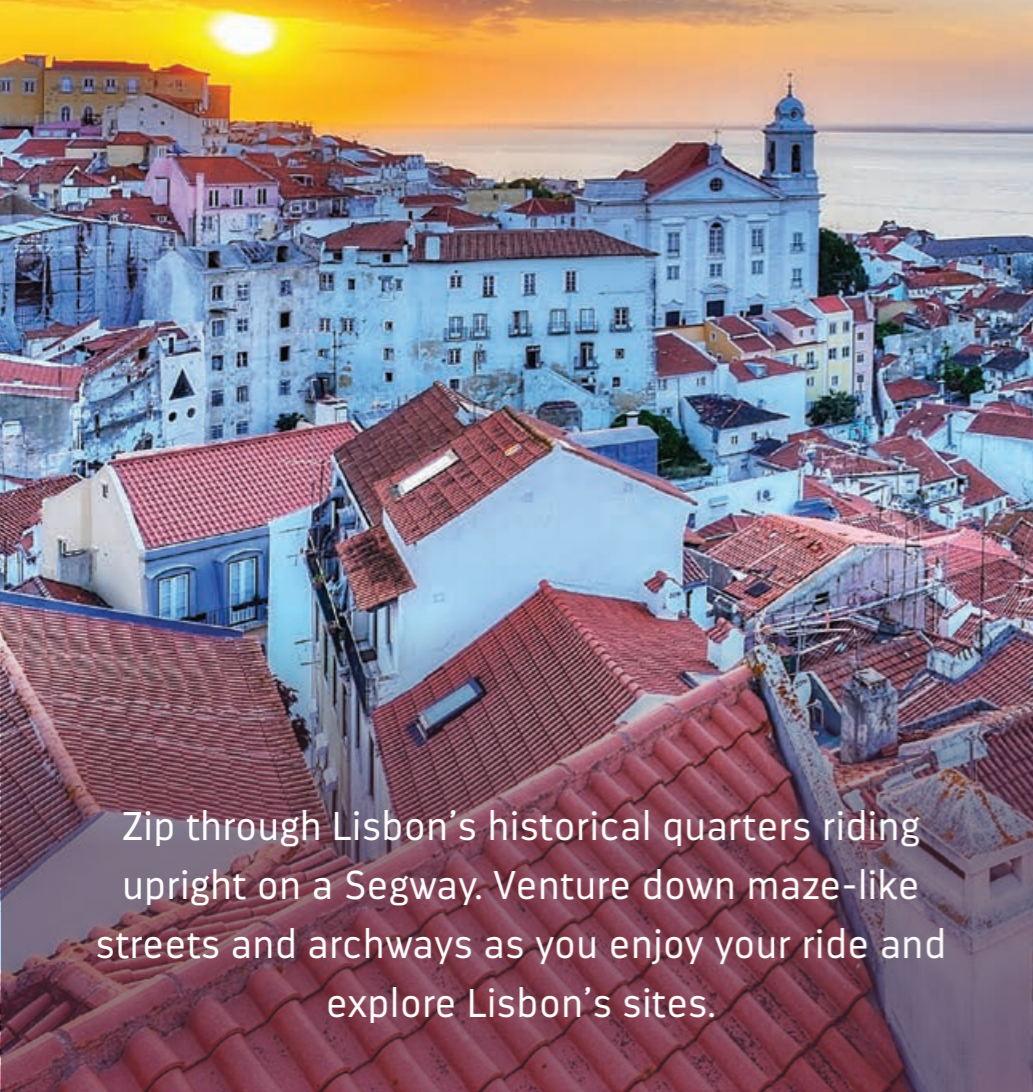

# EXPLORE LISBON

Zip through Lisbon's historical quarters riding upright on a Segway. Venture down maze-like streets and archways as you enjoy your ride and explore Lisbon's sites.