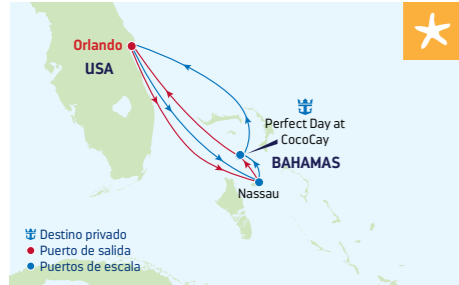

3 Y 4 NOCHES POR LAS BAHAMAS Y PERFECT DAY

Independence of the Seas

DÍA	PUERTOS DE ESCALA	LLEGADA	SALIDA
1	Orlando (Puerto Cañaveral), Florida		4:00 p.m.
2	Nassau, Bahamas	9:00 a.m.	5:00 p.m.
3	Perfect Day at CocoCay, Bahamas	7:00 a.m.	5:00 p.m.
4	En alta mar		
5	Orlando (Puerto Cañaveral), Florida	7:00 a.m.	

Los puertos de escala, el orden de los puertos y las horas podrían variar.

SALIDAS DESDE
Orlando (Puerto Cañaveral), Florida
Ruta 1 (4 noches, itinerario mencionado anteriormente)

2022
2, 9, 16, 23, 30 **may** 6, 13, 20, 27 **jun**
4, 11, 18, 25 **jul** 1*, 8, 15*, 22, 29 **ago**
5, 12, 19, 26 **sep** 3, 10, 17, 24*, 31* **oct**
7, 14*, 21, 28 **nov** 5, 12*, 19*, 26^ **dic**

2023
2 **ene** 6, 13, 20, 23*, 27* **feb**
6, 13, 20, 27 **mar** 3, 10, 17, 24 **abr**

Ruta 2 (3 noches)
2022
1, 8, 15, 22, 25 **abr** 6, 13, 20, 27 **may**
3, 10, 17, 24 **jun** 1, 8, 15, 22, 29 **jul**
5, 12, 19, 26 **ago** 2, 9, 16, 23, 30 **sep**
7, 14, 21, 28 **oct** 4, 11, 18, 25 **nov**
2, 9, 16, 23^, 30^ **dic**

2023
17, 24 **feb** 3, 10, 17, 24, 31 **may**
7, 14, 21, 28 **abr**

*El crucero no visita Perfect Day.
^Navegación en días festivos.